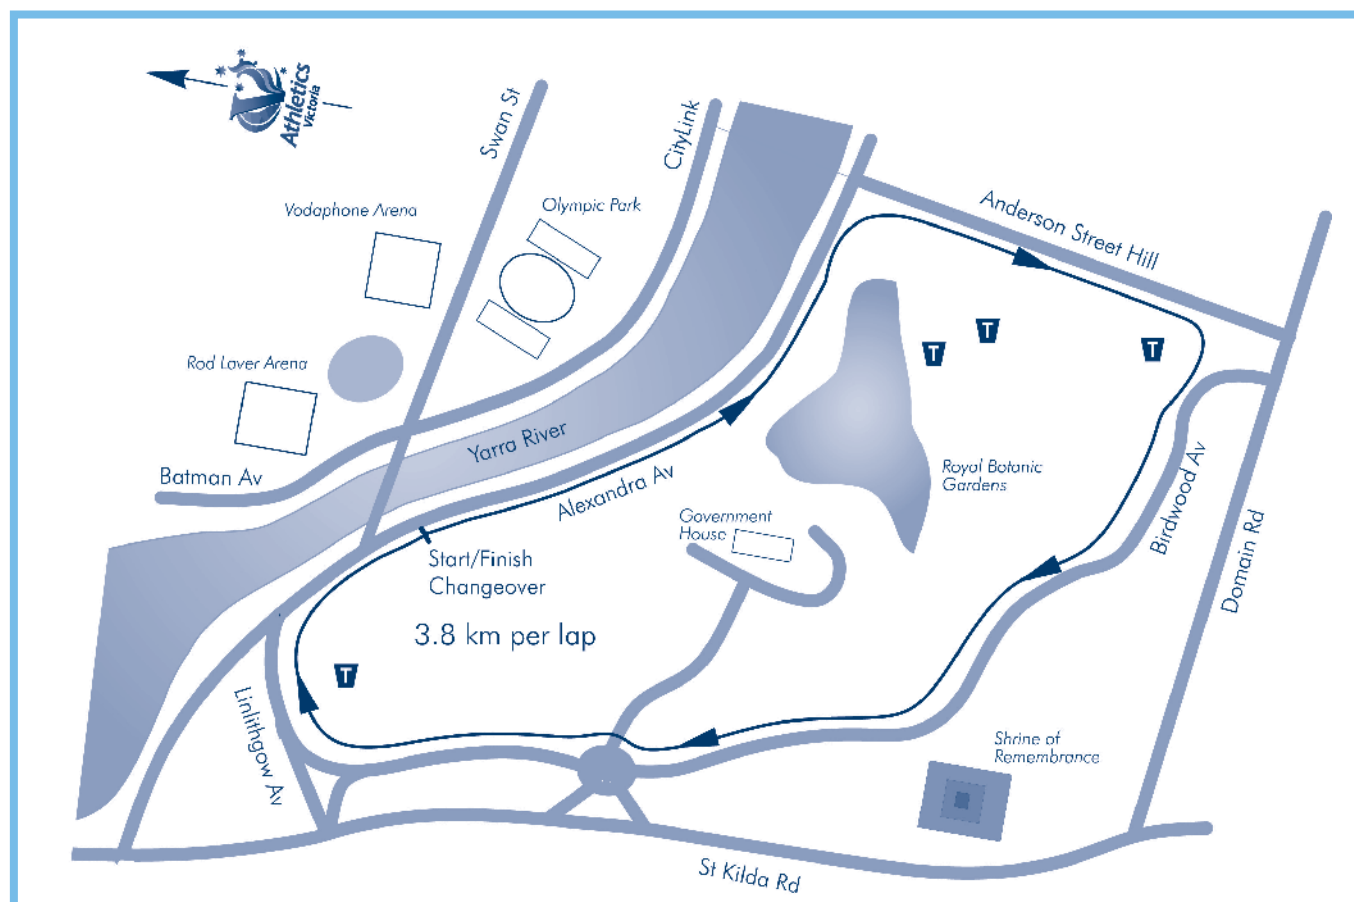

ROUND 10: TAN RELAYS

SATURDAY 19 SEPTEMBER 2015 KINGS DOMAIN

Tan Track, Melbourne, start opposite Swan Street Bridge. Melway Ref 2G A9

THE EVENT

The XRC '15 season culminates in a huge relay event at Melbourne's spiritual home of running, the Tan track in the heart of the city's sporting precinct. With a host of local and international distance-running stars having made their mark on the hallowed ground, this is your chance to test yourself both against the greats and against the clock. All competitors complete one lap of the 3.8km circuit, which winds its way around the iconic Botanical Gardens and Kings Domain.

PLEASE NOTE – NO LATE ENTRIES OR ENTRIES ON THE DAY WILL BE ACCEPTED

ROUND 10: TAN RELAYS

COURSE MAP

2014 RESULTS: TAN RELAYS, KINGS DOMAIN

MEN	1ST		2ND		3RD	
Premier Division	Knox Athletics	1:09.30	APS United	1:10.09	Melbourne University	1:10.12
40+	Athletics Waverley	37.23	Glenhuntly	37.30	APS United	38.13
50+	Glenhuntly	41.29	Box Hill	41.36	Athletics Waverley	42.04
U20	Box Hill	38.26	Box Hill	41.47	Williamstown	43.39
U18	Western Athletics	37.29	Glenhuntly	37.42	Box Hill	38.17
U16	Glenhuntly	40.27	Box Hill	40.49	Western Athletics	41.34
U14	Geelong Region	42.00	Collingwood Harriers	42.01	Ringwood	42.01
WOMEN	1ST		2ND		3RD	
Premier Division	Geelong Region	1:07.05	Glenhuntly	1:07.52	Box Hill	1:10.05
40+	Athletics Waverley	46.04	Box Hill	47.17	South Melbourne	48.52
U20	Knox Athletics	43.41	Frankston	44.14	Glenhuntly	45.44
U18	Athletics Essendon	43.35	Geelong Region	46.03	Knox Athletics	46.22
U16	Athletics Essendon	42.56	Athletics Essendon	43.46	Diamond Valley	46.08
U14	Yarra Ranges	44.39	Collingwood Harriers	45.03	Wellington Athletics	45.40