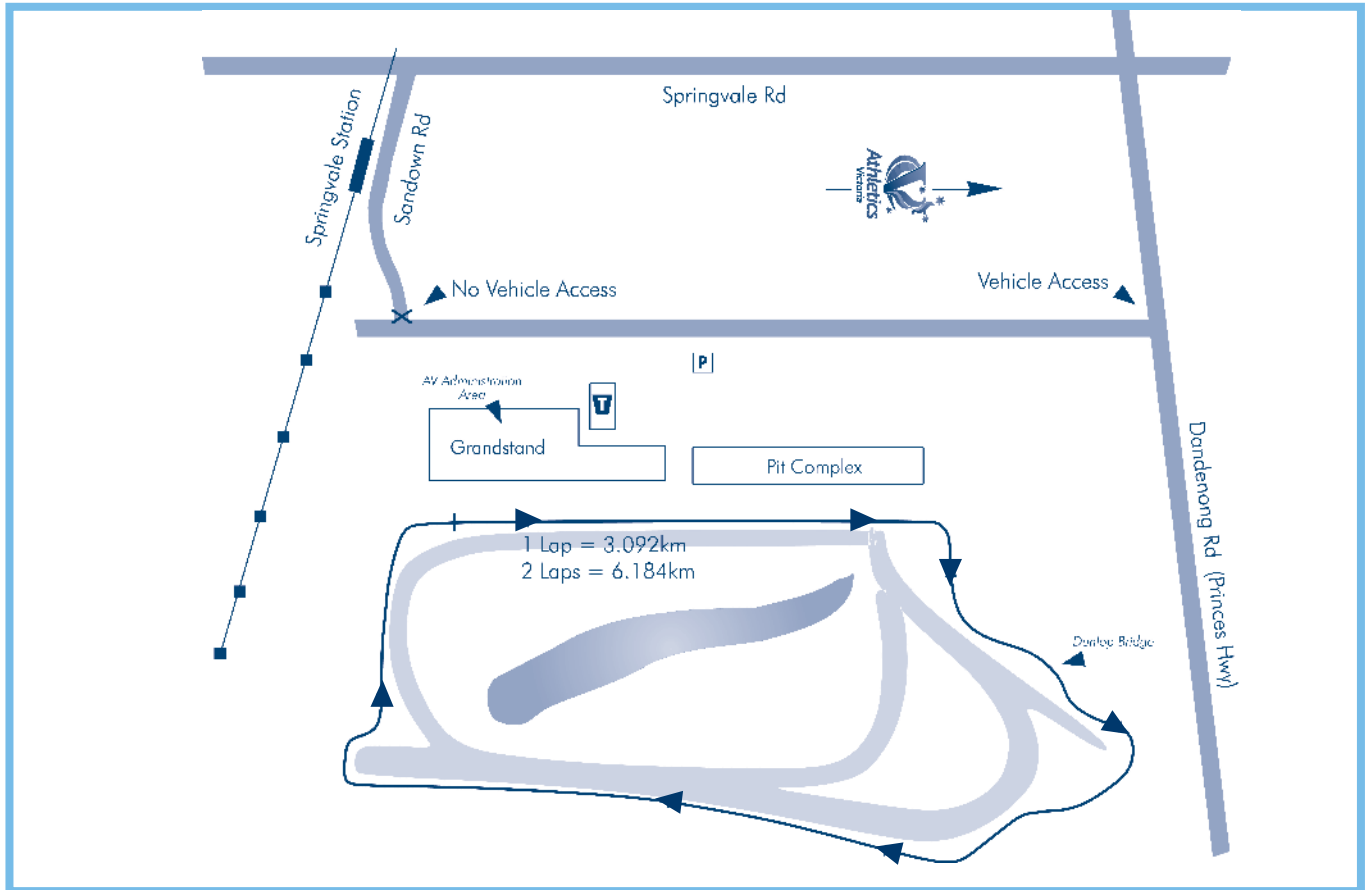

ROUND 6: ROAD RELAY

COURSE MAP

2014 RESULTS: SANDOWN PARK

MEN	1ST	2ND	3RD
Premier Division	Geelong Region 1.51.24	Box Hill 1.55.10	Frankston 1.56.16
40+	Athletics Waverley 1.03.30	APS United 1.05.50	Box Hill 1.10.30
50+	Glenhuntly 1.09.30	Athletics Waverley 1.10.50	APS United 1.12.10
U20	Box Hill 1 1.02.23	Williamstown 1.10.28	Box Hill 2 1.11.25
U18	Knox 28.36	Glenhuntly 29.29	Western Athletics 29.43
U16	Western Athletics 31.56	Glenhuntly 32.00	APS United 32.32
U14	Western Athletics 33.15	Geelong Region 33.21	Ringwood 33.23
WOMEN	1ST	2ND	3RD
Premier Division	Glenhuntly 1.51.23	Geelong Region 1.52.57	South Melbourne 1.54.20
40+	South Melbourne 1.18.20	Athletics Waverley 1.19.00	Glenhuntly 1.20.40
U20	Frankston 33.56	Knox 34.19	Doncaster 36.54
U18	Athletics Essendon 33.10	Box Hill 35.26	Glenhuntly 36.31
U16	Athletics Essendon 33.12	Geelong Region 34.28	Diamond Valley 35.14
U14	Yarra Ranges 34.56	Glenhuntly 35.47	Western Athletics 36.11