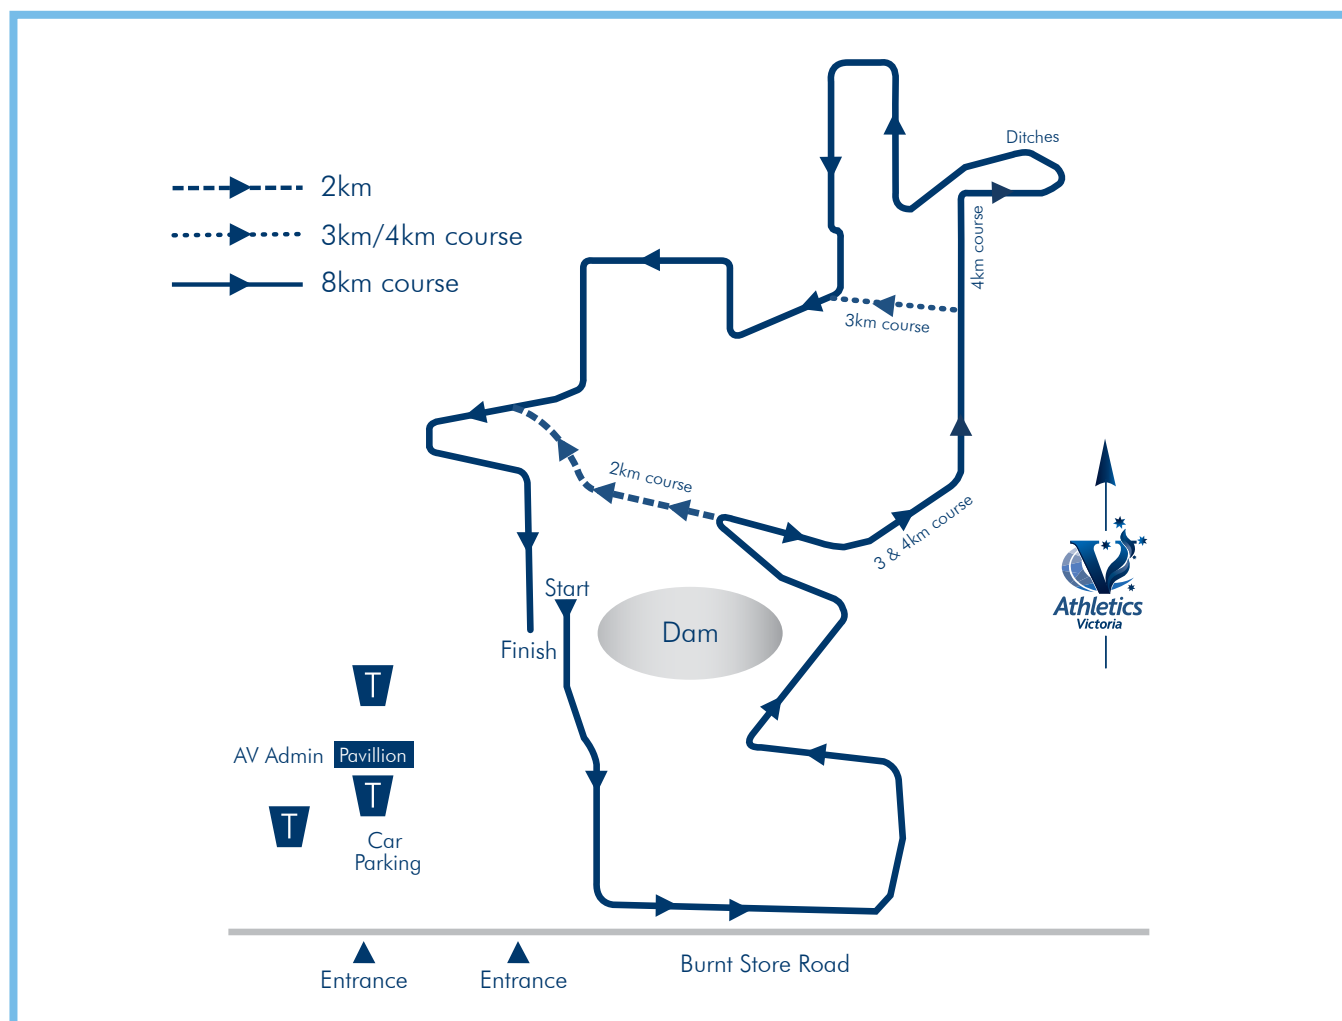

ROUND 2: CROSS COUNTRY

COURSE MAP

2014 RESULTS – LARDNER PARK

MEN				WOMEN			
Open	Duer Yoa	BAL	25.24	Open	Courtney Powell	BOH	13.26
40+	Craig Semple	GHY	28.22	40+	Bev Thomas	COL	14.35
45+	Paul Wilson	APU	28.36	45+	Julie Norney	BOH	15.30
50+	Steven Quirk	VMA	30.14	50+	Sue Clark	MPA	16.57
55+	Phillip Bowes	SME	31.44	55+	Christine O'Halloran	BAL	18.37
60+	Chris Wardlaw	GHY	35.54	60+	–	–	–
U20	Jack Davies	BAL	11.59	U20	Stella Radford	MUU	10.51
U18	Troy McGill	MPA	12.32	U18	Charlotte Bassett	DAC	10.44
U16	Rhyan Thomas	WTN	10.05	U16	Laura Powell	BOH	10.13
U14	Matthew Hussey	WES	7.03	U14	Lily Peacock	YAR	7.21