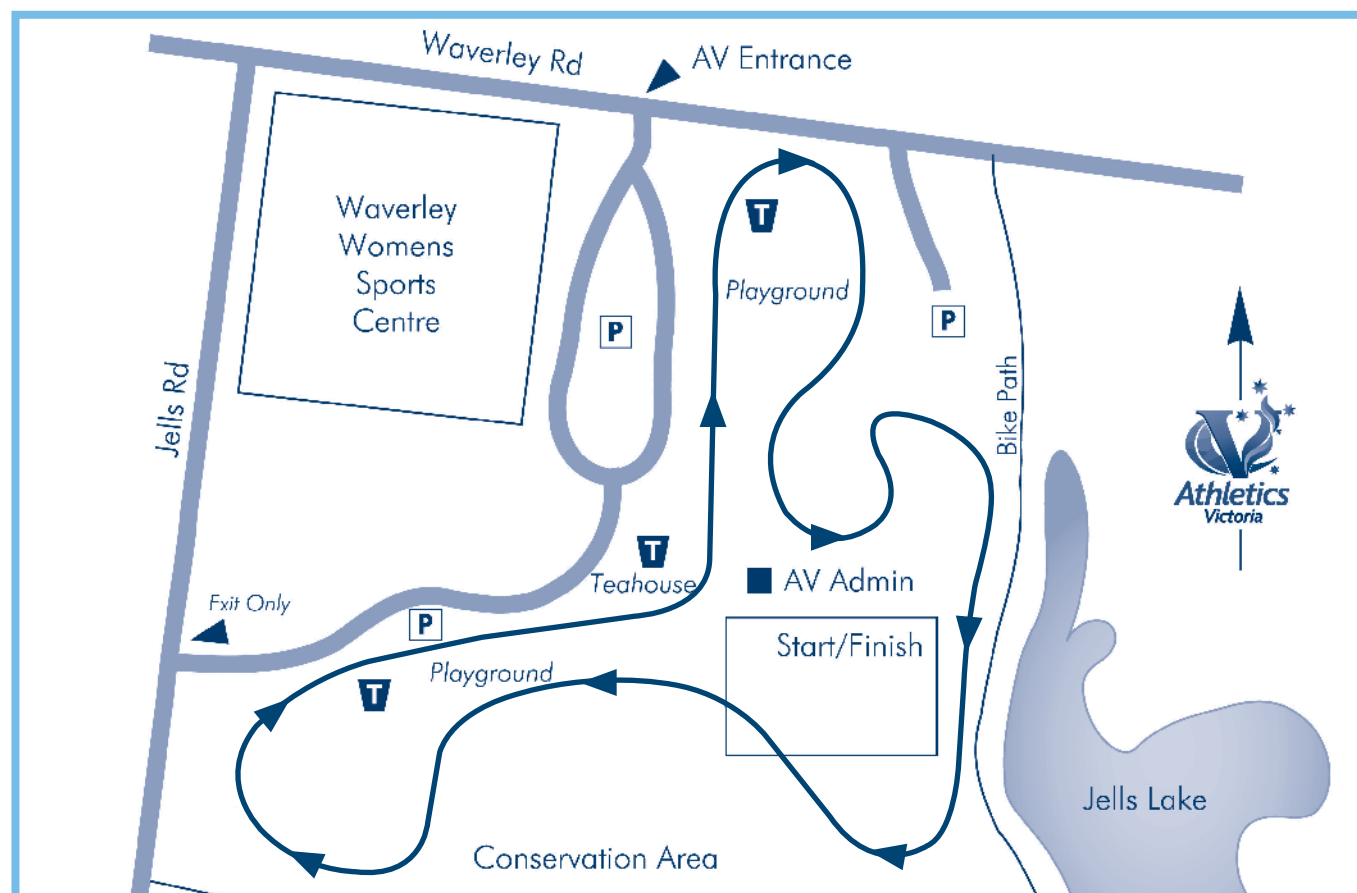

ROUND 1: CROSS COUNTRY RELAY

SATURDAY 18 APRIL 2015 – JELLS PARK

Waverley Rd, Wheelers Hill (entry Waverley Rd or Ferntree Gully Rd). Melway Ref 71 K6

THE EVENT

XCR Racing once again kicks off in the beautiful surrounds of Jells Park in Melbourne's south east with the Victorian Cross Country Relay Championships. As per 2014, will again see athletes start the race in a southerly direction on the up hill slope. The challenging and undulating 3km course traverses both open grassland and dense pine forest, with open and overage competitors completing two laps per leg and junior competitors one lap per leg.

RACE SUPPORTER: PARKS VICTORIA

*Healthy Parks
Healthy People®*

PLEASE NOTE – NO LATE ENTRIES OR ENTRIES ON THE DAY WILL BE ACCEPTED

ROUND 1: CROSS COUNTRY RELAY

COURSE MAP

2014 RESULTS: JELLS PARK

MEN	1ST		2ND		3RD	
Premier Division	Geelong Region	1.51.35	Ballarat Region	1.53.17	Knox Athletics	1.53.59
40+	Athletics Waverley	1.03.47	APS United	1.05.03	Ballarat Region	1.05.49
50+	Glenhuntly	1.09.08	Victorian Masters	1.09.08	APS United	1.09.14
U20	Box Hill	1.00.52	Diamond Valley	1.04.05	Williamstown	1.07.34
U18	Knox Athletics	28.26	Mornington Peninsula	29.90	Western Athletics	29.19
U16	Glenhuntly	31.45	Mornington Peninsula	32.37	Ballarat Region	32.59
U14	Doncaster	31.04	Western Athletics	31.24	Williamstown	33.48
WOMEN	1ST		2ND		3RD	
Premier Division	Box Hill	1.49.33	Glenhuntly	1.51.52	Geelong Region	1.55.47
40+	Athletics Waverley	1.16.34	Box Hill	1.17.42	Glenhuntly	1.20.34
U20	Doncaster	33.59	Athletics Essendon	34.22	Box Hill	34.31
U18	Glenhuntly	36.47	Athletics Essendon	38.30	Knox Athletics	38.50
U16	Geelong Region	34.40	Diamond Valley	36.43	Collingwood Harriers	37.07
U14	Yarra Ranges	35.40	Collingwood Harriers	36.23	Western Athletics	36.38